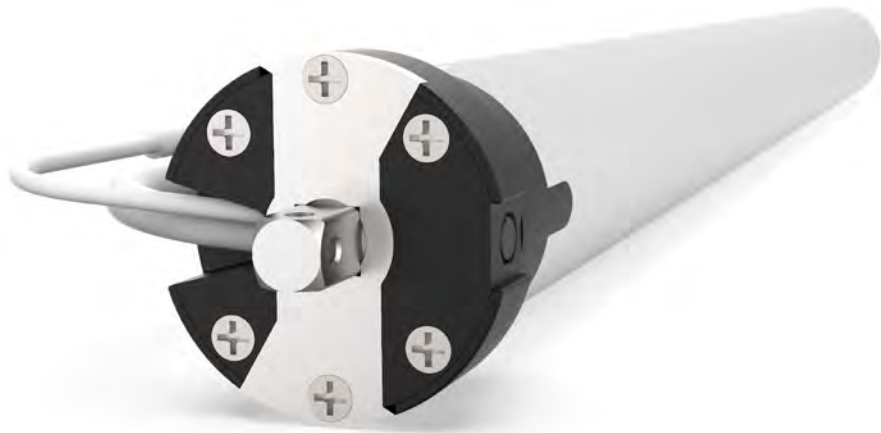

Available for Zipscreen, Wire Guide & Straight Drop

The F56 base rail comes standard with blinds up to 4 metres wide.

F72 BASE RAIL

Available for Zipscreen, Zipscreen Extreme, Wire Guide, Wire Guide Extreme & Straight Drop

The F72 base rail comes standard with blinds greater than 4 metres wide.

BUBBLE STRIP

Available for Zipscreen, Zipscreen Extreme, Wire Guide, Wire Guide Extreme & Straight Drop

ULTRA SEAL

Available for Zipscreen, Zipscreen Extreme, Wire Guide, Wire Guide Extreme & Straight Drop.
The Ultra Lock is only available with this seal

LOCKS

ULTRA LOCK

Available for Zipscreen & Wire Guide

The Ultra Lock is available for spring-operated blinds only.
The Ultra Seal comes standard with this lock.

WIND LOCK

Available for Zipscreen & Zipscreen Extreme

MANUAL OPERATION

SPRING

Available for Zipscreen & Wire Guide

CRANK

Available for Zipscreen, Wire Guide, Straight Drop & Pivot Arm

MOTORISATION

HARD-WIRED

Available for Zipscreen, Zipscreen Extreme, Wire Guide, Wire Guide Extreme, Straight Drop & Pivot Arm