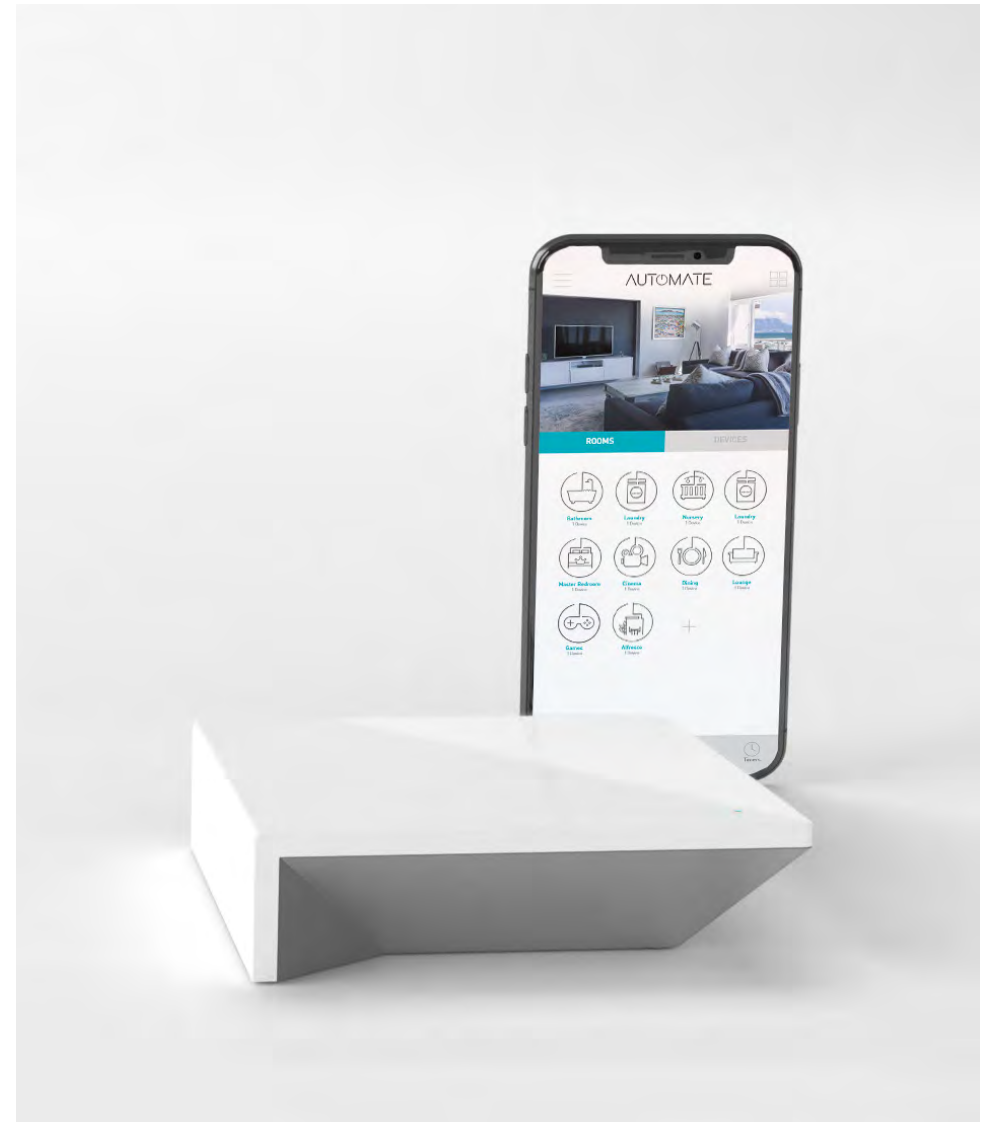

## **HARD-WIRED & BATTERY POWERED**

Choose a single, multi-channel or wall-mounted remote to operate your motorised blinds with ease. Slimline design solar panels optimised to perform in low-light conditions are a convenient option to keep wire-free battery motors continuously charged.